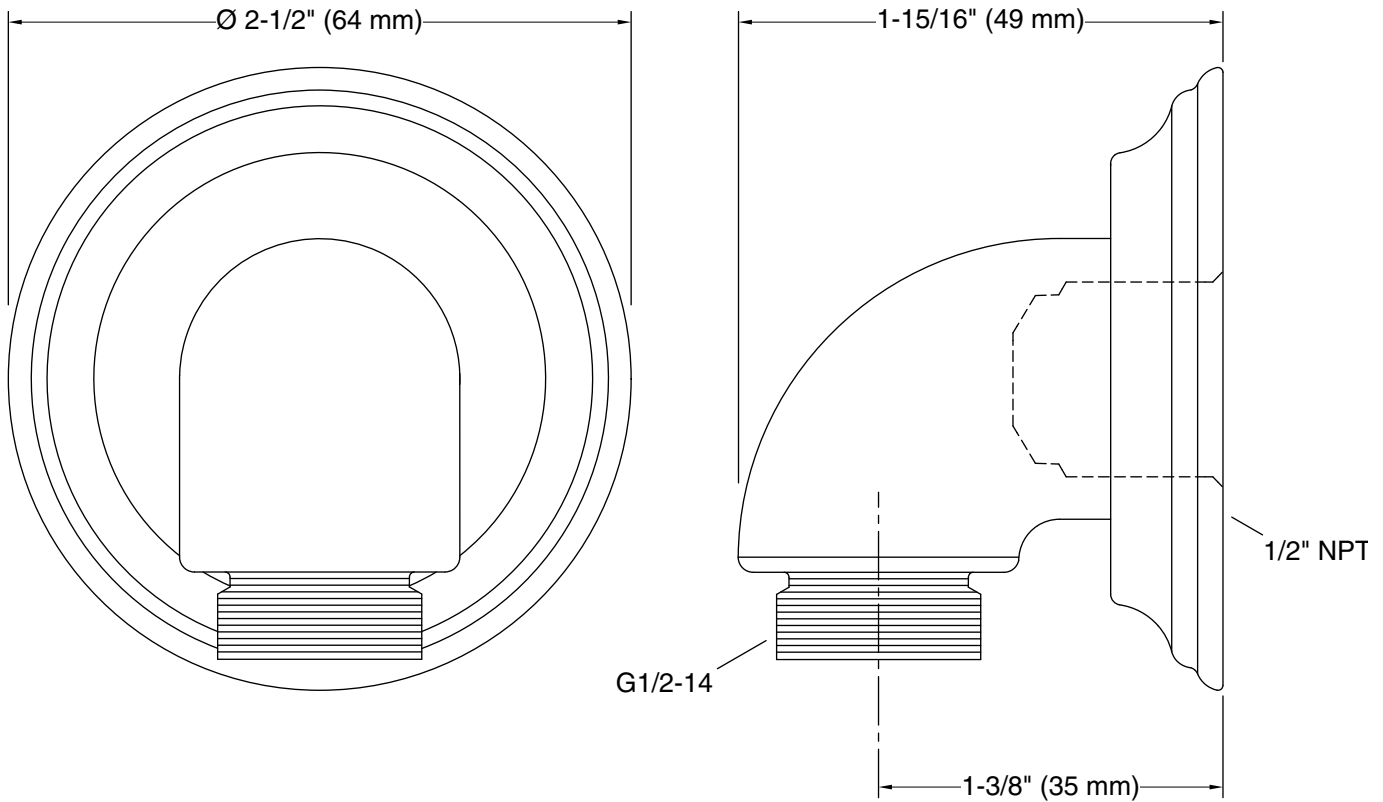

Features

- For use with a handshower and hose (sold separately)
- Includes check valve for backflow prevention
- Coordinates with Bancroft and Devonshire faucets and accessories

Material

- Brass
- KOHLER finishes resist corrosion and tarnishing

Technical Information

All product dimensions are nominal.

Notes

Install this product according to the installation instructions.